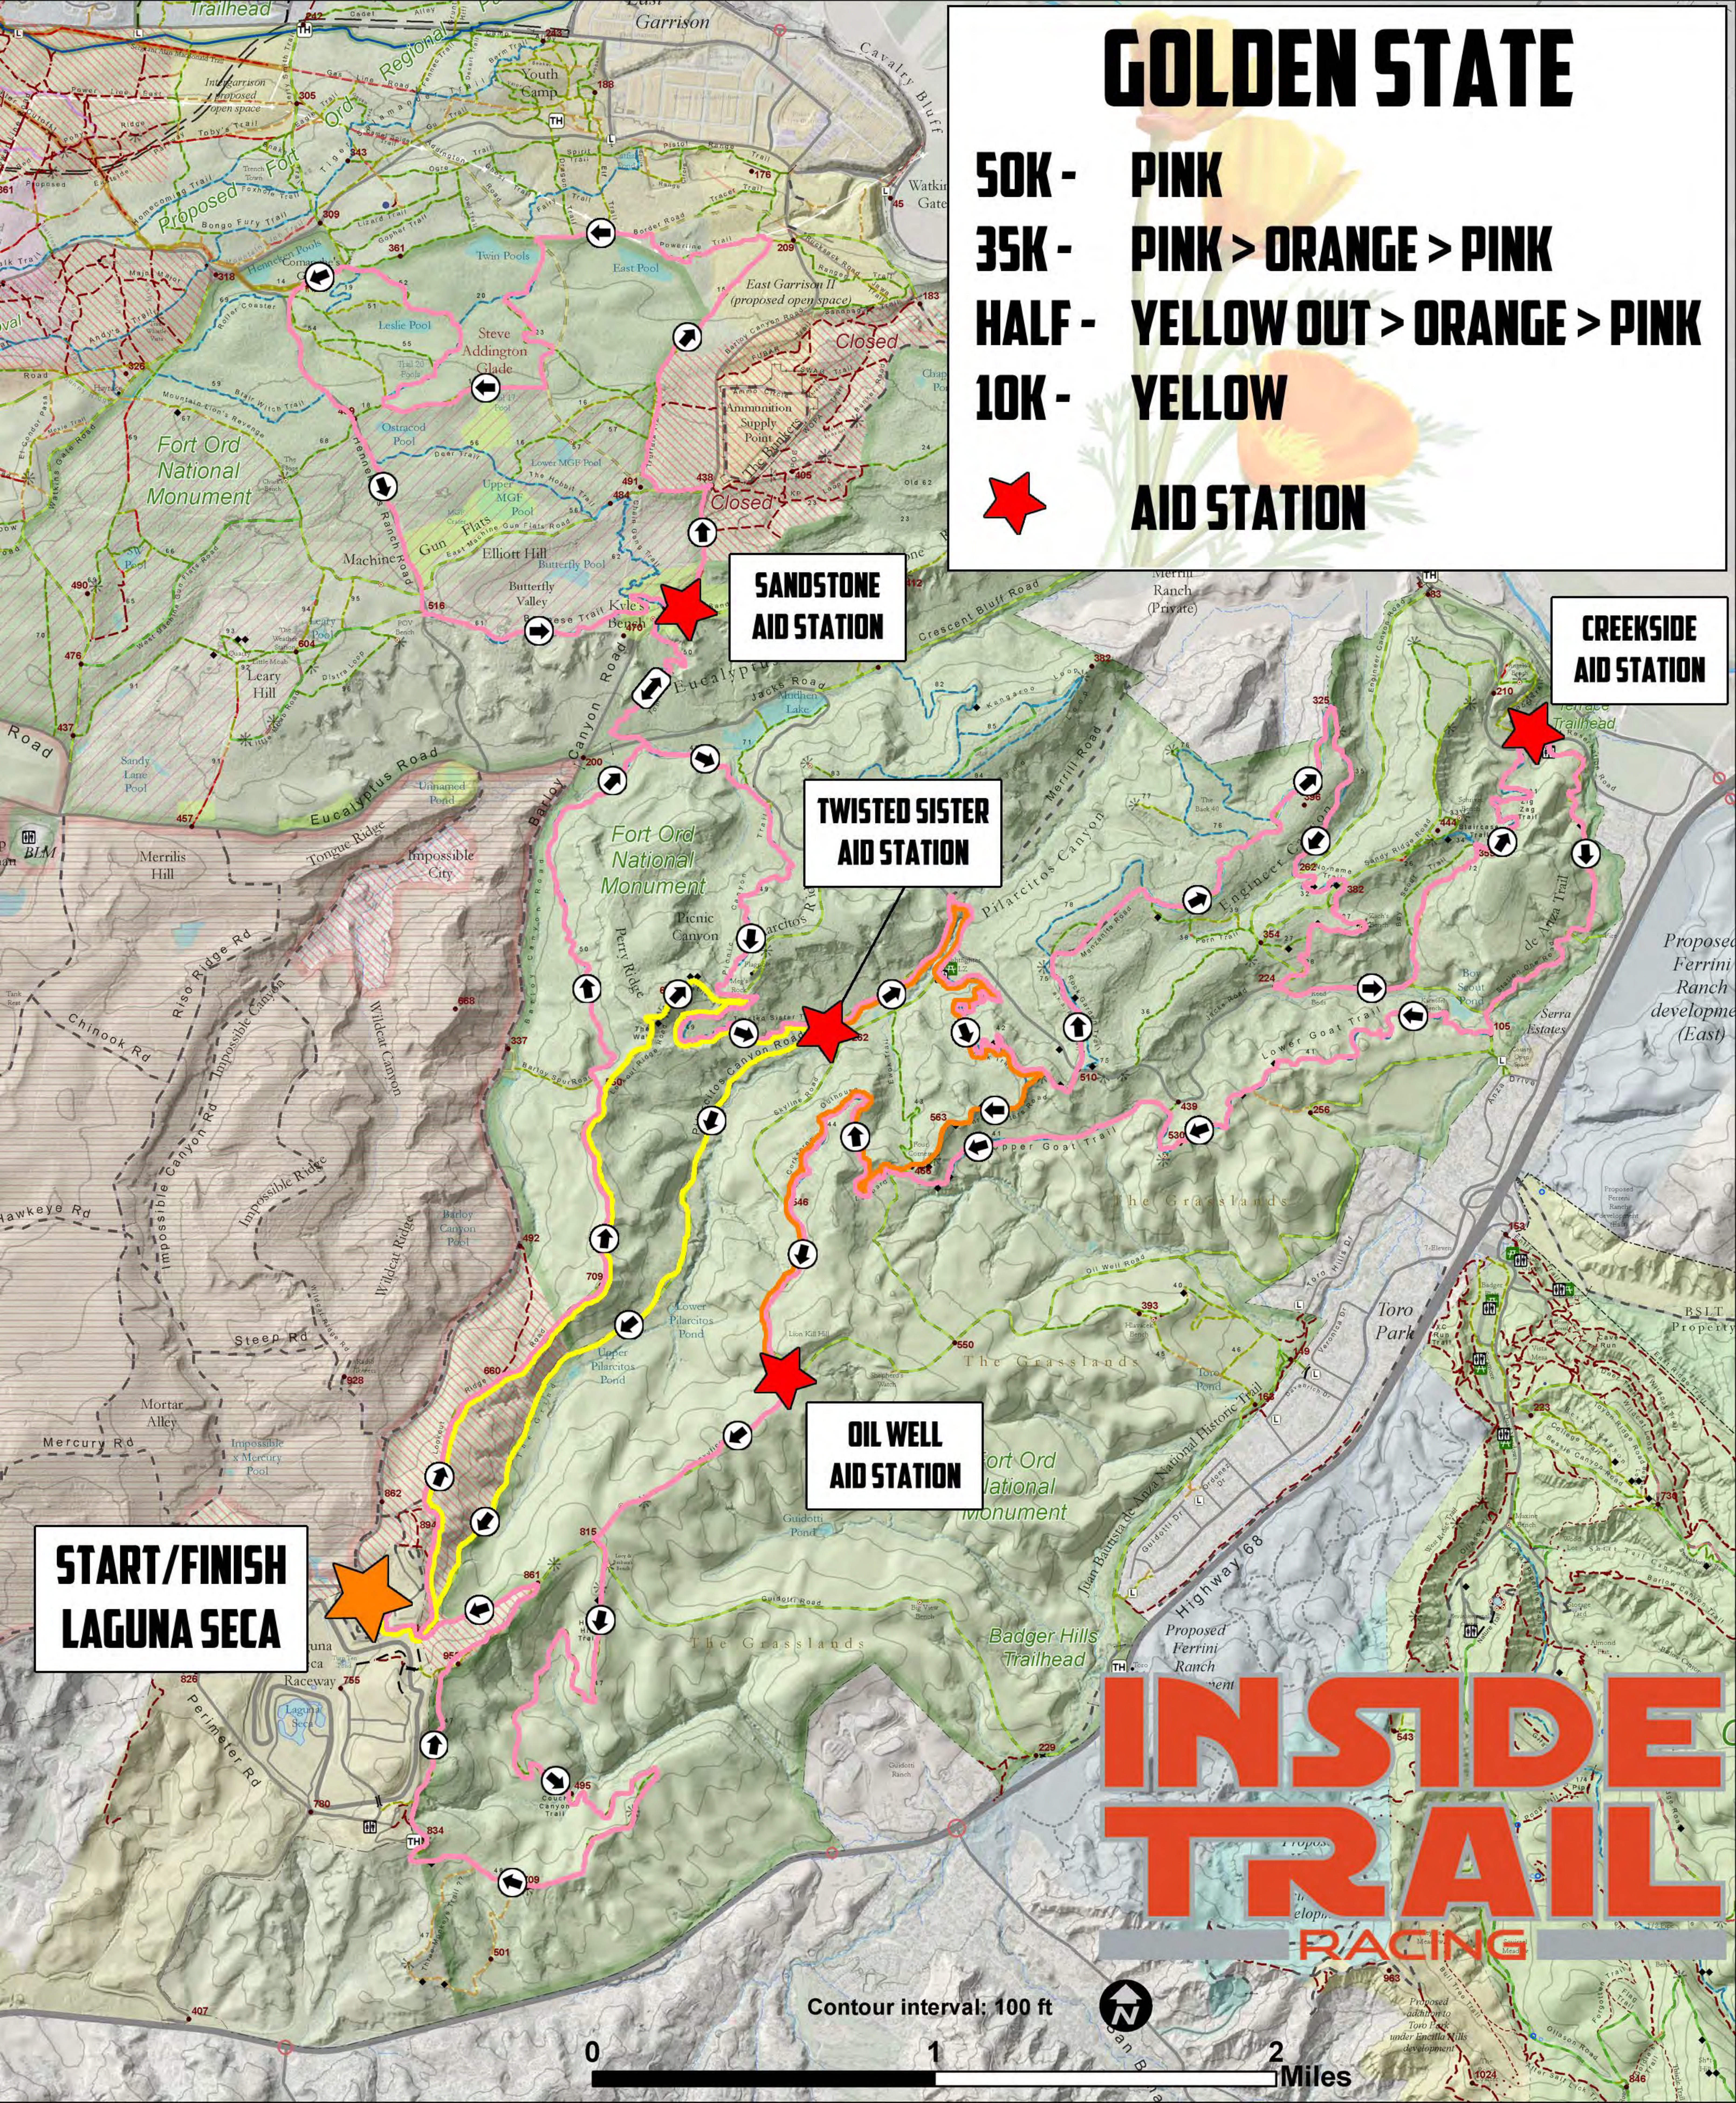

# GOLDEN STATE

- 50K - PINK
- 35K - PINK > ORANGE > PINK
- HALF - YELLOW OUT > ORANGE > PINK
- 10K - YELLOW
-  AID STATION

**START/FINISH  
LAGUNA SECA**

**SANDSTONE  
AID STATION**

**TWISTED SISTER  
AID STATION**

**OIL WELL  
AID STATION**

**CREEKSIDE  
AID STATION**

# INSIDE TRAIL

RACING

Contour interval: 100 ft

0 1 2 Miles