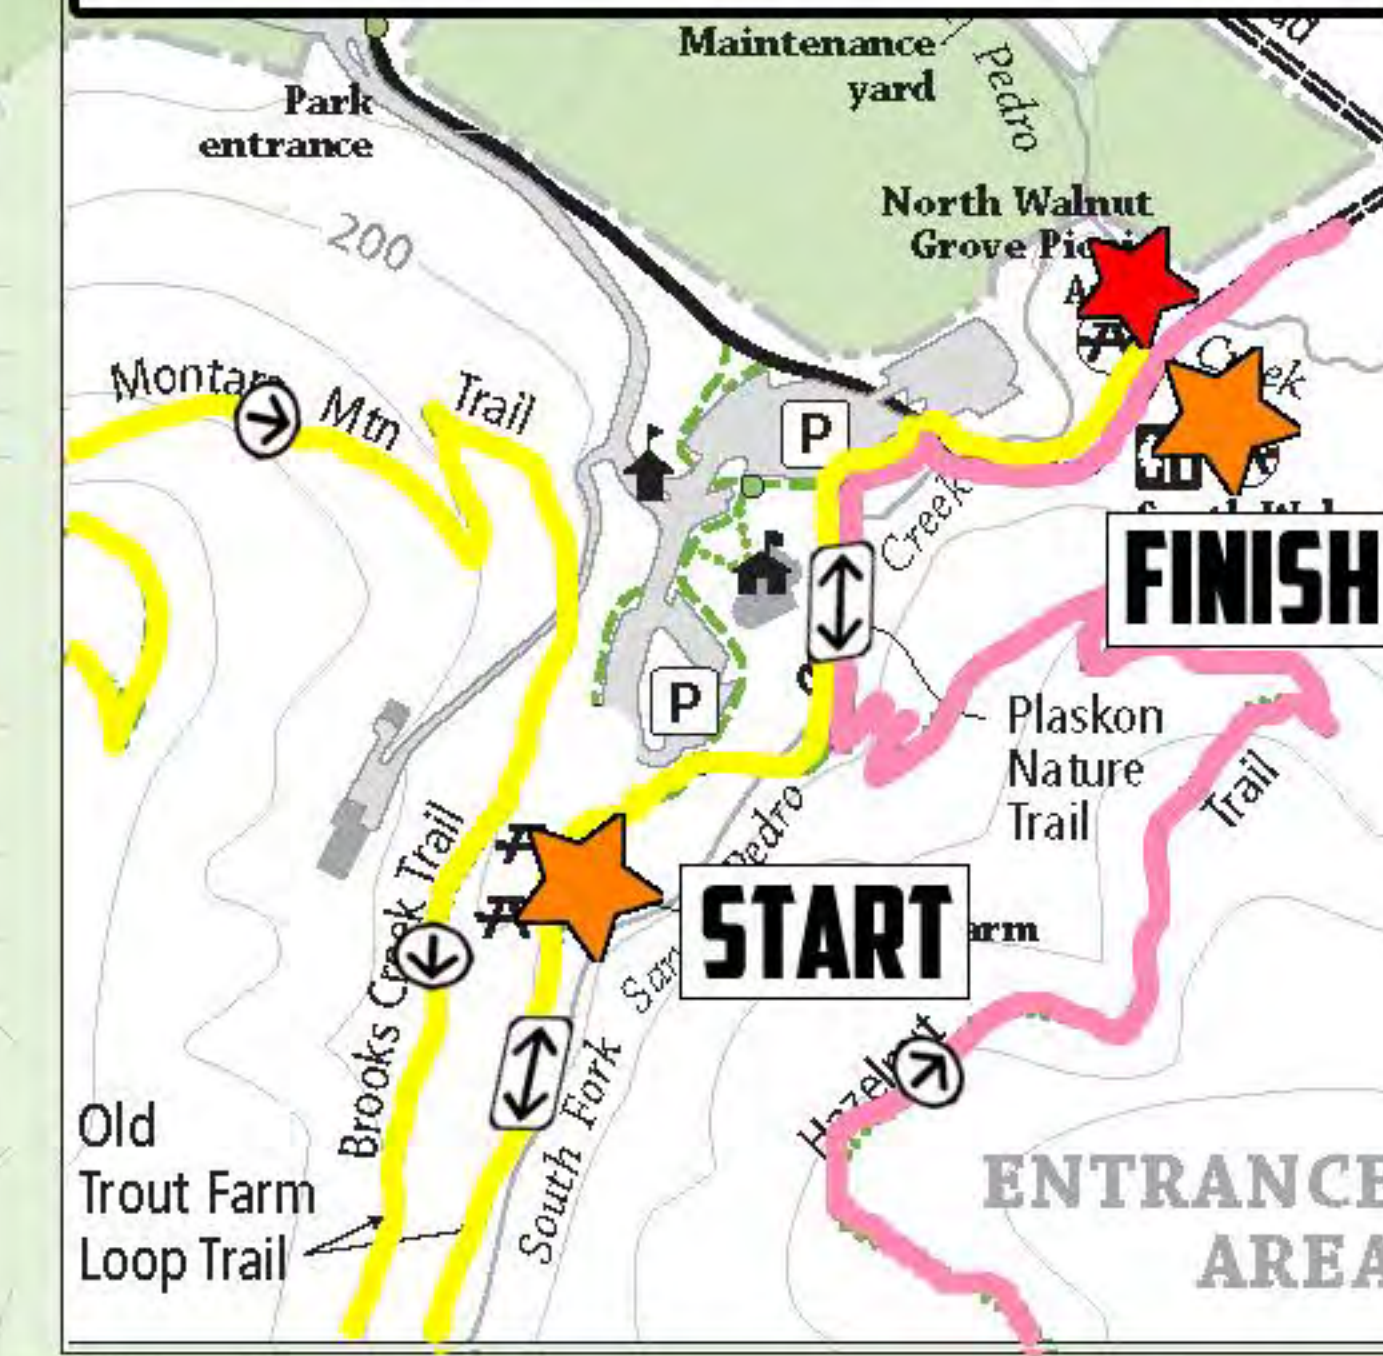

PACIFICA FOOTHILLS TRAIL RUN

- 10K Pink Loop
- Half Marathon Yellow then Pink
- 30K Yellow then Pink then Pink

 Aid Station

START/FINISH DETAIL

INSIDETRAIL.COM