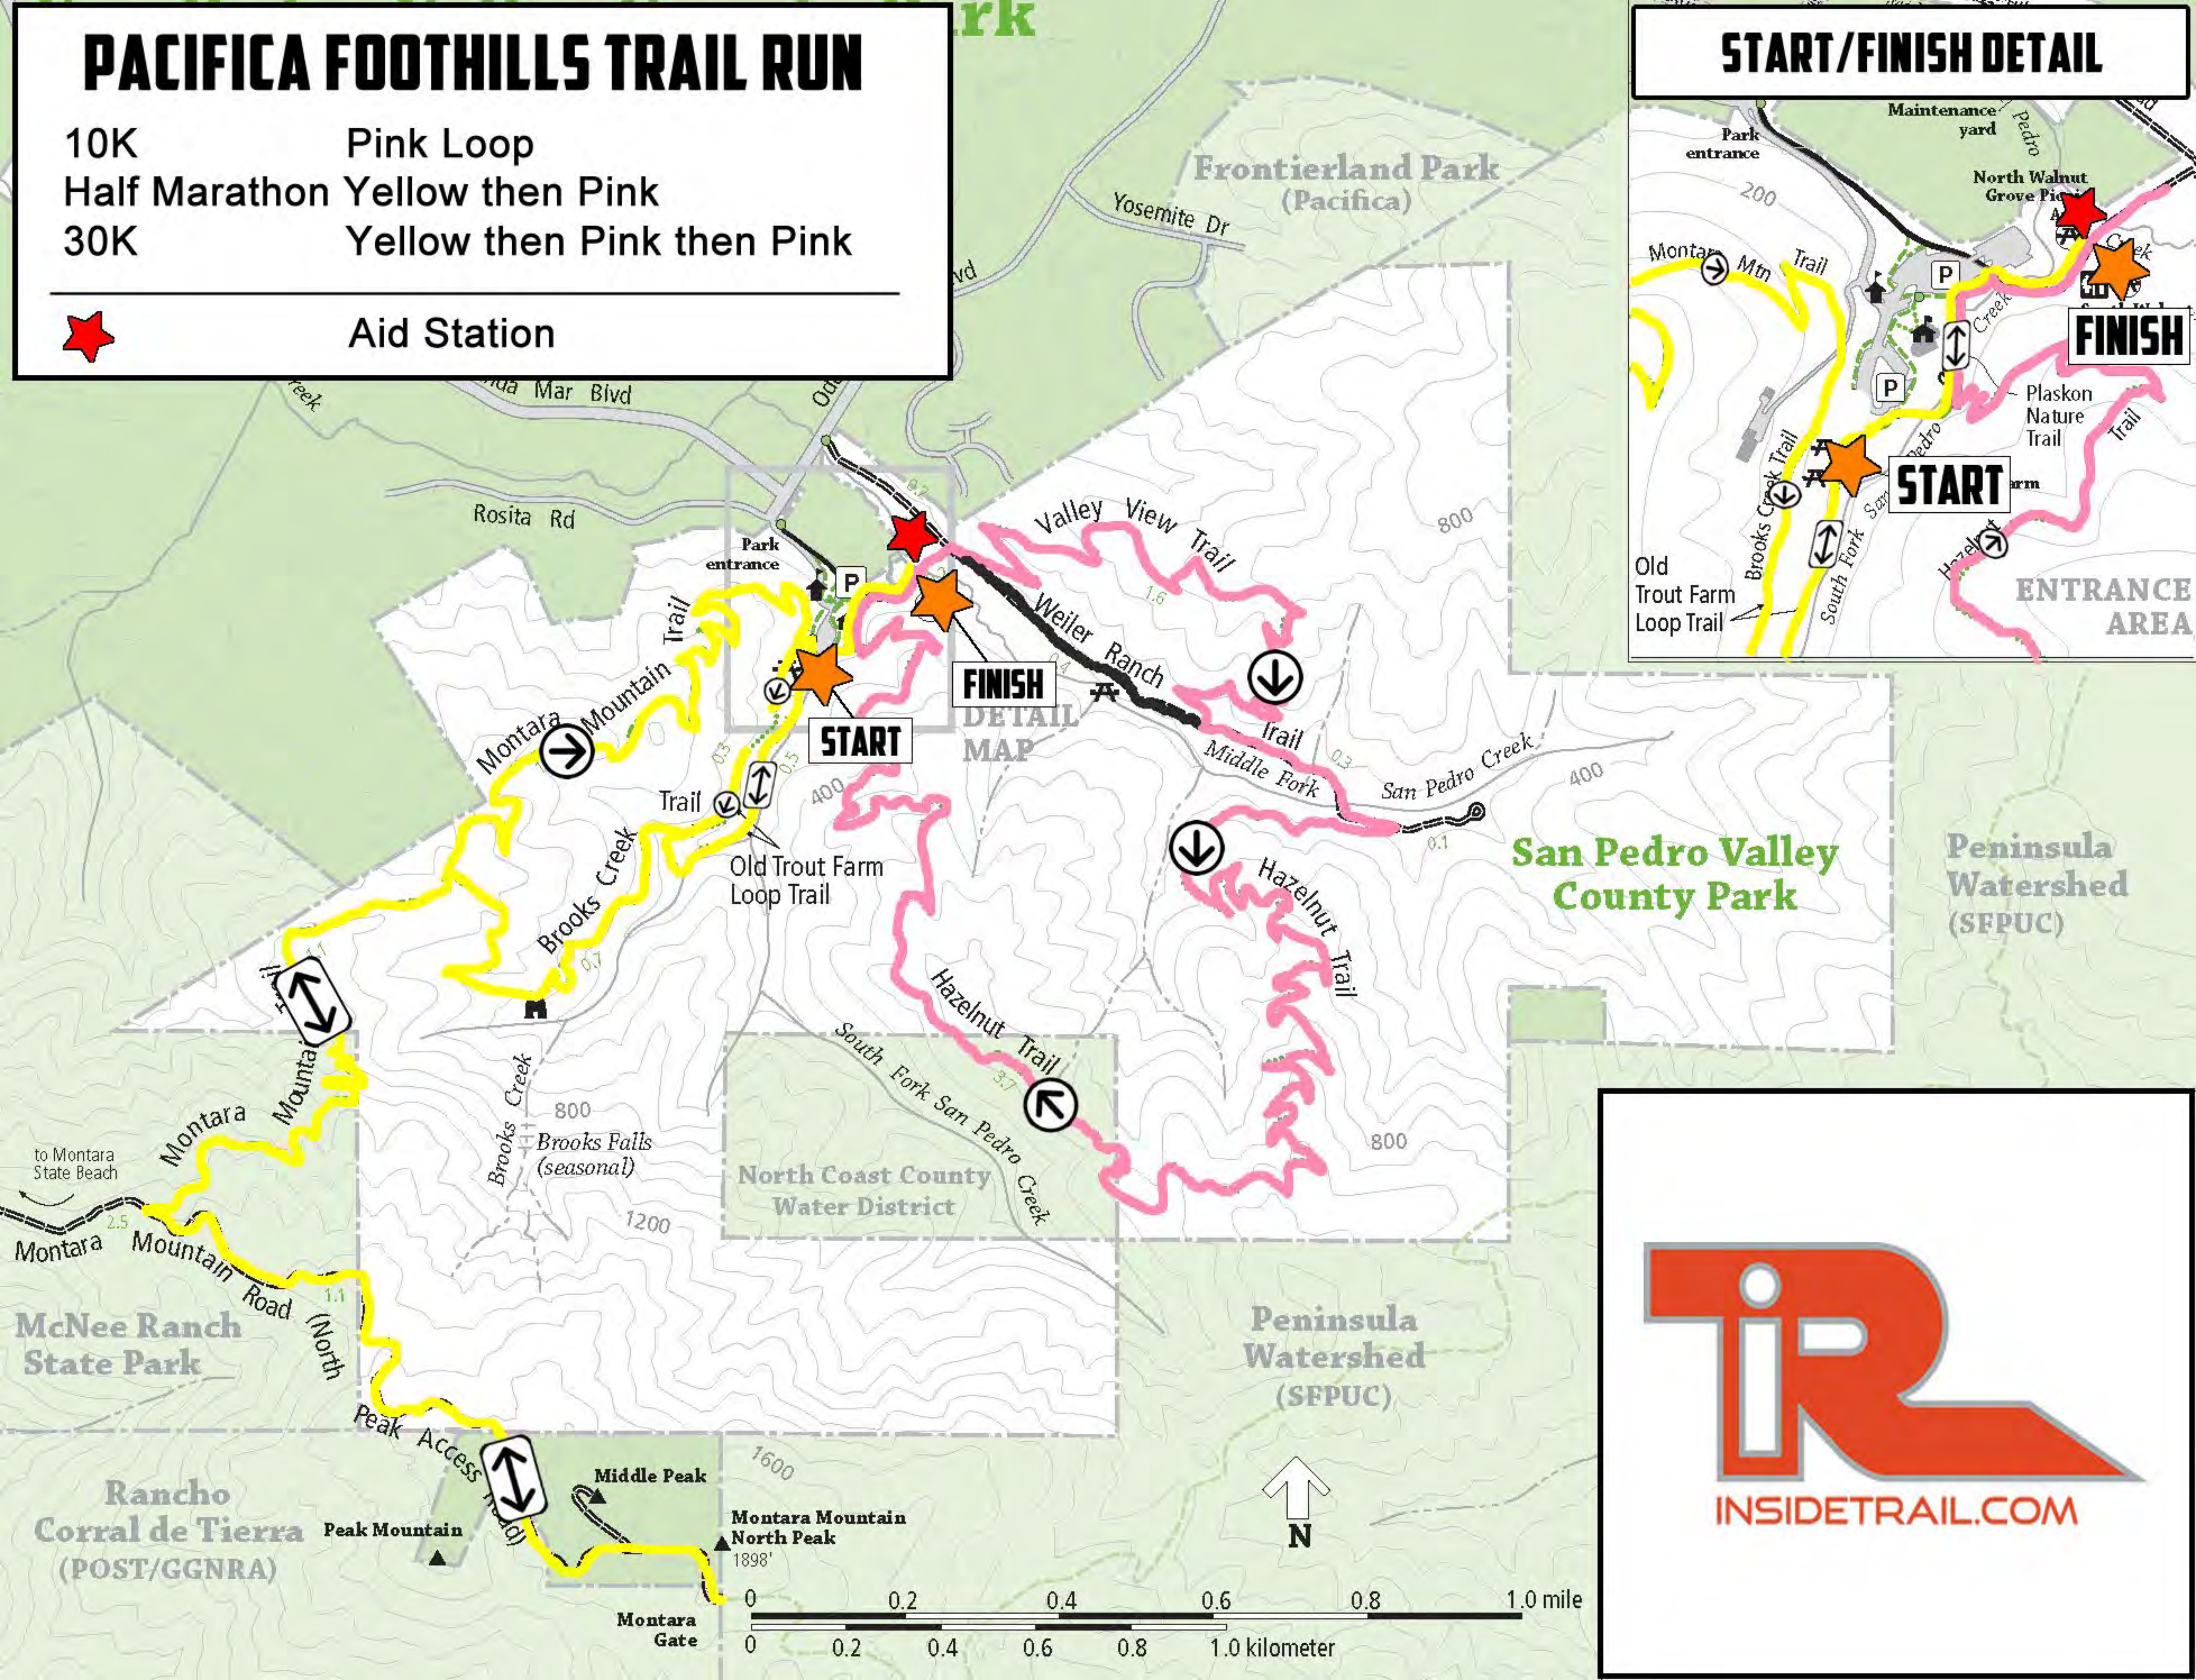

PACIFICA FOOTHILLS TRAIL RUN

- 10K Pink Loop
- Half Marathon Yellow then Pink
- 30K Yellow then Pink then Pink

 Aid Station

START/FINISH DETAIL

INSIDETRAIL.COM