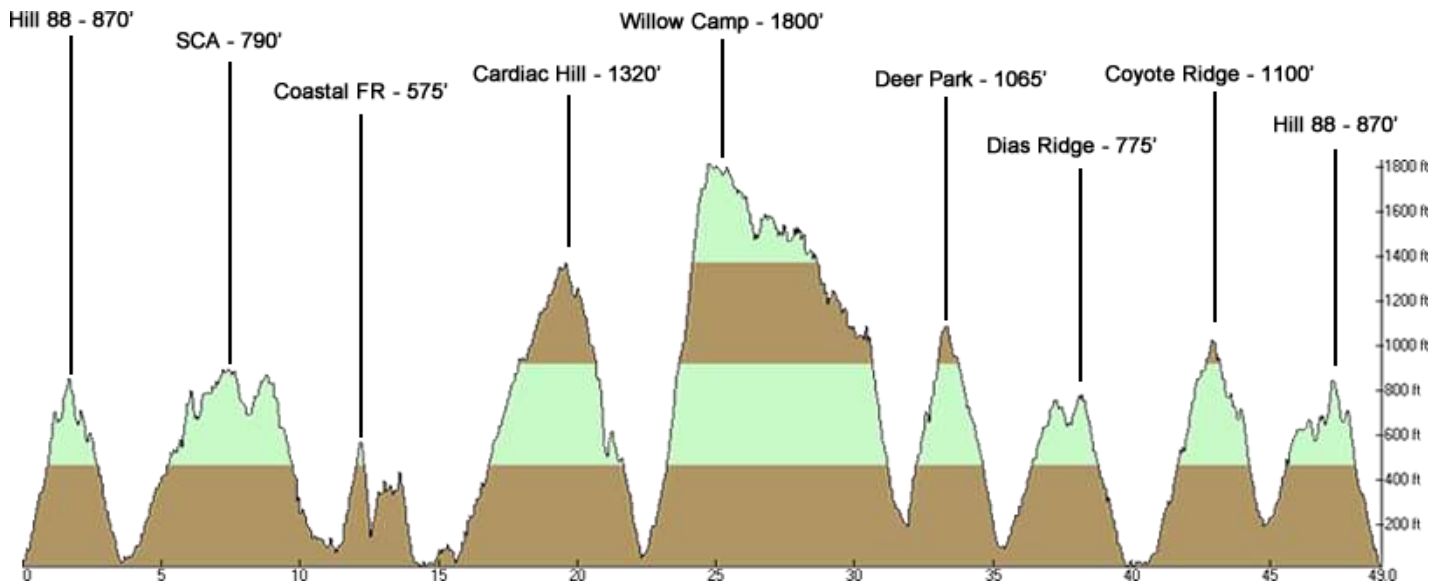

Marin Ultra Challenge

50 Mile & 50K

50 Mile (50.0 Miles) / Approximately 10,550' Elevation Gain

50K (31.0 Miles) / Approximately 6,300' Elevation Gain