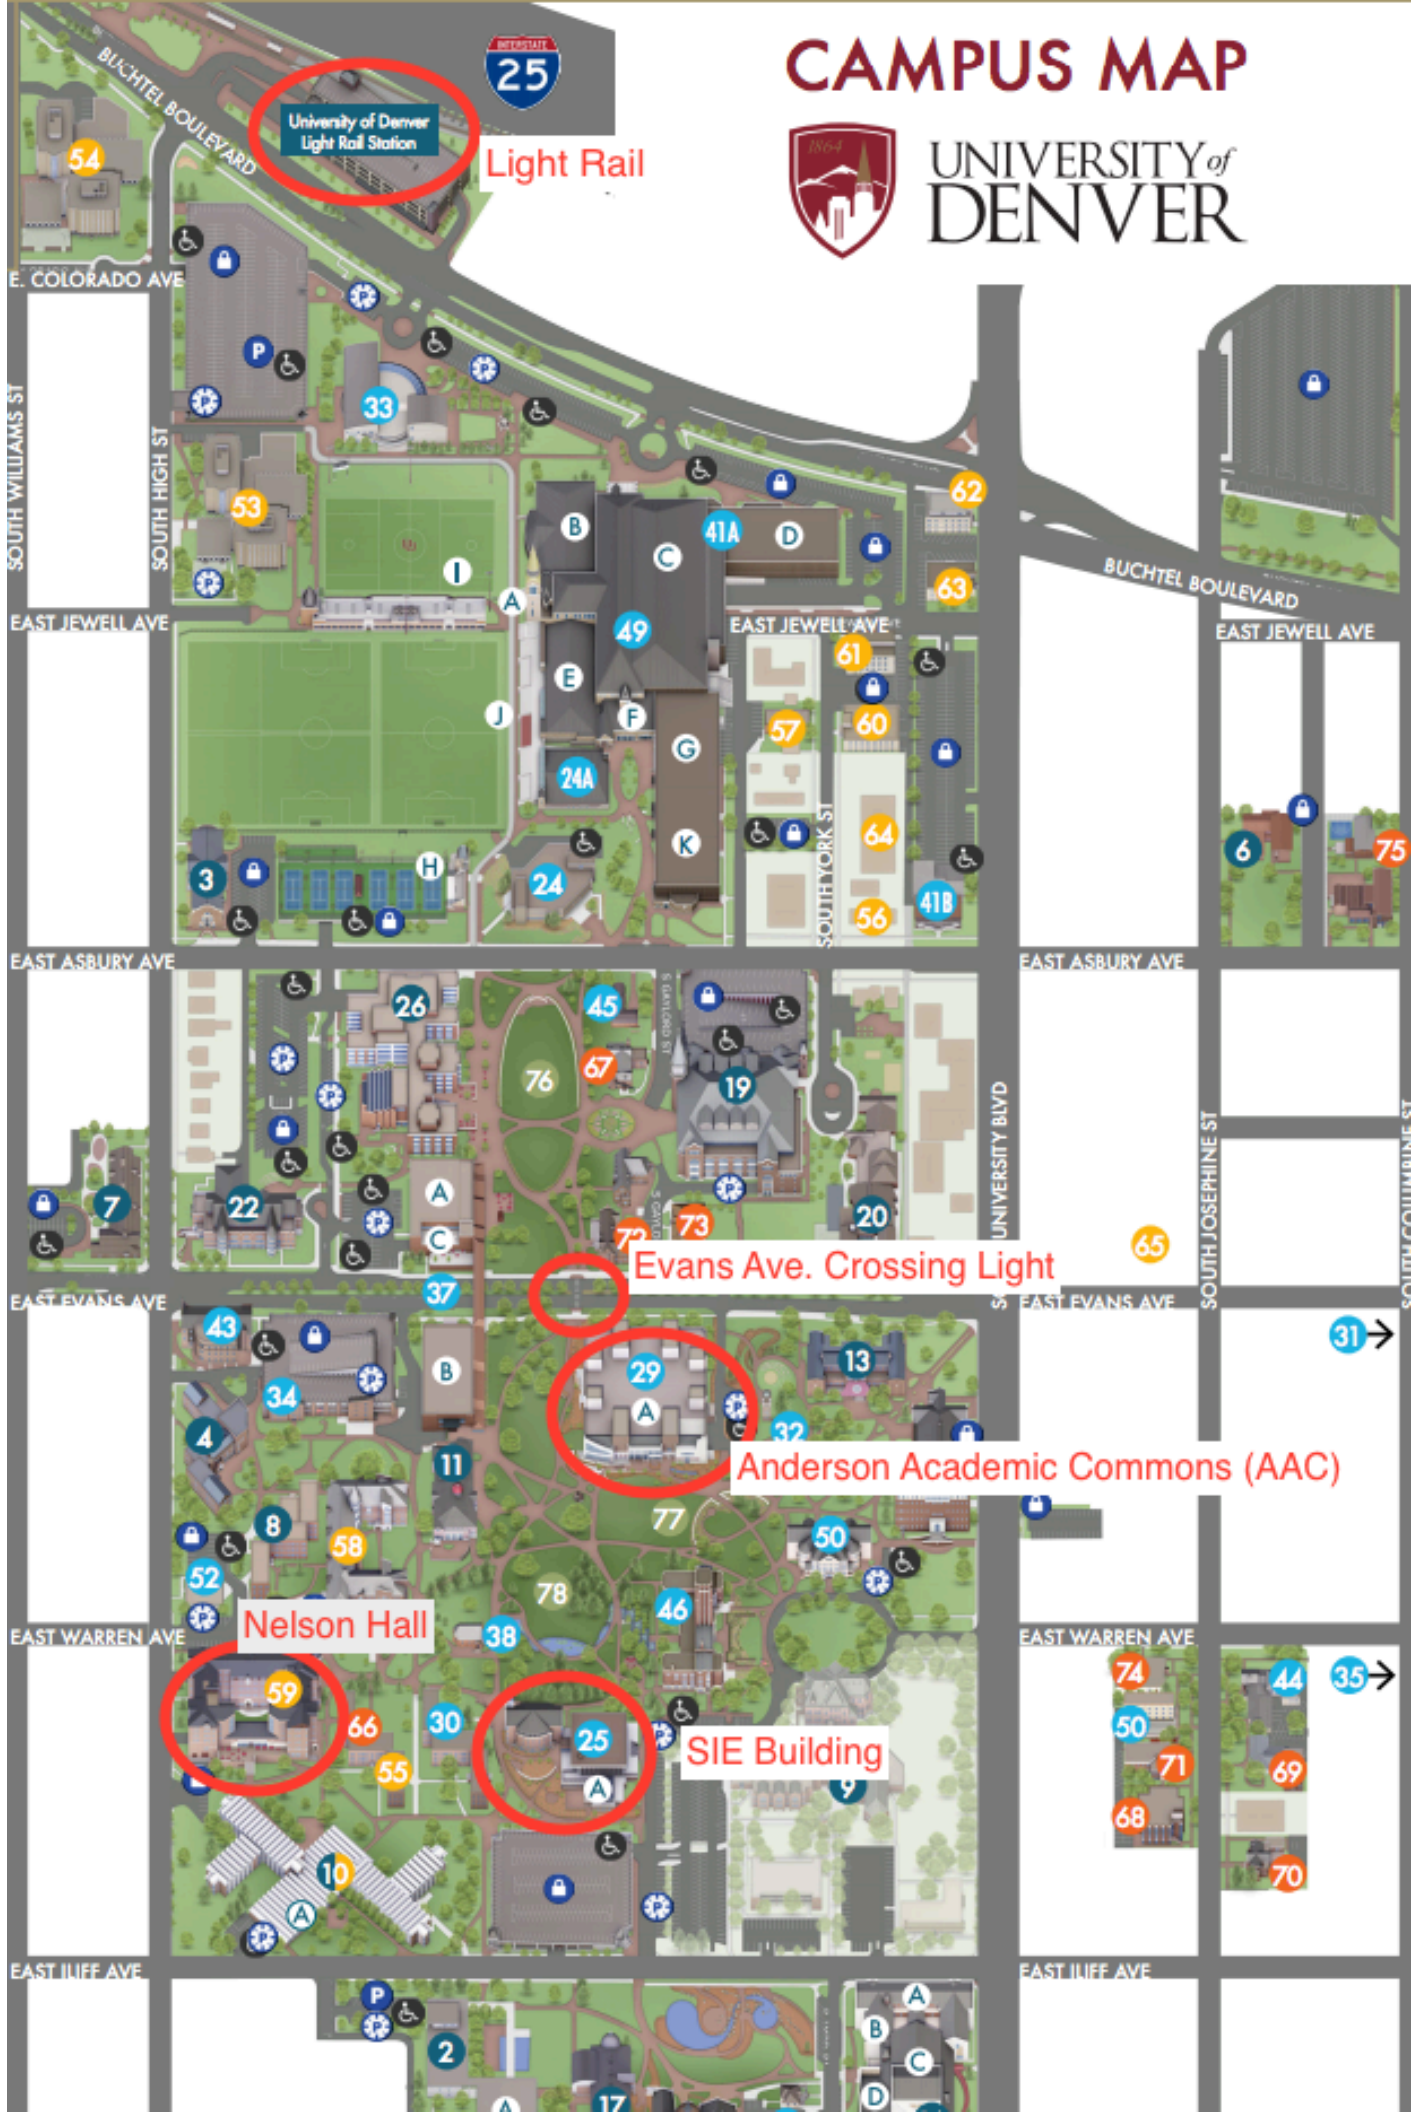

# CAMPUS MAP

UNIVERSITY of DENVER

University of Denver  
Light Rail Station

Light Rail

Evans Ave. Crossing Light

Anderson Academic Commons (AAC)

Nelson Hall

SIE Building